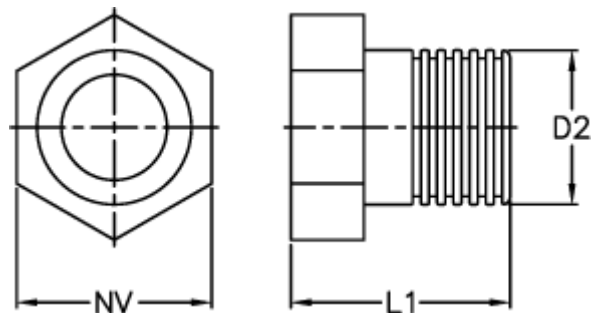

Article number: 027118912000

Description: Norma end piece BST R3/8

Measures

D2 = R 3/8

L1 = 27.0

NV = 17